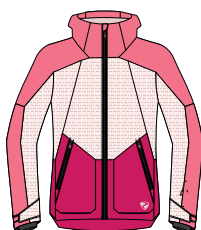

SKIWEAR GIRLS

PFAS-FREE
FABRIC

I 135006 AMANI-Z JUNIOR **Cena: 499,90zł**

Wärmende, modische Junior Skijacke für Freizeit & Sport

- > Kapuze gemäß der Norm DIN EN 14682
  Sicherheit von Kinderbekleidung
- > Elastisches Ärmelinnenbündchen
- > Zwei Eingriffstaschen mit Reißverschluss
- > Skipasstasche

Warming, fashionable juniors' ski jacket for leisure & sport

- > Hood according to DIN EN 14682 safety for children's clothing
- > Elastic inner sleeve cuff
- > Two side pockets with zipper
- > Ski pass pocket

SHELL 100% PES*

LINING 100% PA*

PADDING 100% rPET (rec.)*

SIZE 104 - 176

I 135002 ABBE-Z JUNIOR **Cena: 529,90zł**

Funktionelle, wattierte Junior Skijacke

- > Kapuze gemäß der Norm DIN EN 14682
  Sicherheit von Kinderbekleidung
- > Wärmedes Futter im Kragen
- > Elastisches Ärmelinnenbündchen
- > Skipasstasche

Functional, padded juniors' ski jacket

- > Hood according to DIN EN 14682 safety for children's clothing
- > Warming lining in the collar
- > Elastic inner sleeve cuff
- > Ski pass pocket

Col. 590: 100% PES*

LINING 1. 100% PA, 2. 100% PES*

PADDING 100% PES (rec.)*

SIZE 104 - 176

I 135007 AVINE-Z JUNIOR **Cena: 529,90zł**

Funktionelle, wattierte Junior Skijacke

- > Kapuze gemäß der Norm DIN EN 14682
  Sicherheit von Kinderbekleidung
- > Skipasstasche
- > Wärmedes Futter am Rücken
- > Elastisches Ärmelinnenbündchen

Functional, padded juniors' ski jacket

- > Hood according to DIN EN 14682 safety for children's clothing
- > Ski pass pocket
- > Warming lining in the back area
- > Elastic inner sleeve cuff

SHELL Col. 590, 108: 100% PES*

LINING 1. 100% PA, 2. 100% PES*

PADDING 100% PES (rec.)*

SIZE 104 - 176

I 135004 ARNU-Z JUNIOR **Cena: 599,90zł**

Funktionelle, wattierte Junior Skijacke