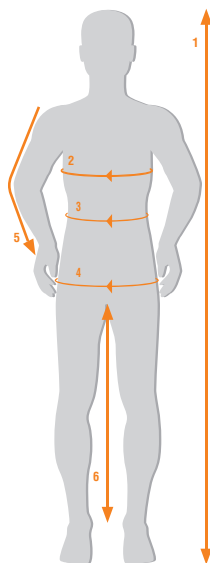

SIZE CHART JUNIOR

JUNIOR	HEIGHT = DRESS SIZE					
DRESS SIZE	116	128	140	152	164	176
AGE	6-7	8-9	10-11	12-13	14-15	16
HEIGHT	116cm	128cm	140cm	152cm	164cm	176cm
ARM LENGTH	45cm	49,5cm	54,0cm	59,0cm	64,0cm	69,0cm
INSIDE LEG	49cm	56,0cm	63,0cm	69,0cm	75,0cm	81,0cm
RCE COACH COAT	-	-	S			S/M
RCE PARKA	-	-	XS		S	

ACCESSOIRES

BRACES	Body size: S 116 – 152cm | M 164 – 176cm
BELT	Unisex: 123cm

RACESUIT

SIZE	128cm	140cm	152cm	164cm
AGE	8-10 years	10-12 years	12-14 years	14-16 years
WEIGHT	25-35kg	35-45kg	45-55kg	50-60kg

GLOVES

SIZE	3	3,5	4	4,5	5	5,5	6	6,5	7	7,5	-		
AGE	4	5	6	7	8	9	10	11	12	13	14	15	16
WEIGHT	104cm	110cm	116cm	122cm	128cm	134cm	140cm	146cm	152cm	158cm	164cm	170cm	176cm
SNOWBOARD	-		XS		S		M		L		XL		-
NORDIC	-		S		M		L		XL		-		-

HATS & BANDS

SIZE	S
AGE	5 – 12
HEAD CIRCUMFERENCE	50 – 53cm
BODY SIZE	116 – 164cm

HOW TO MEASURE CORRECTLY

When it comes to teamwear, every detail counts. This also includes the ideal size. Find your perfect size with the help of our video (simply scan the QR code) and our size chart. Be impressed by the perfect cut and quality with a personal fitting (please arrange a fitting appointment directly with your ZIENER retailer, see page 60).

1. Body size
2. Chest width
3. Waist
4. Hip width
5. Arm length
6. Inside leg