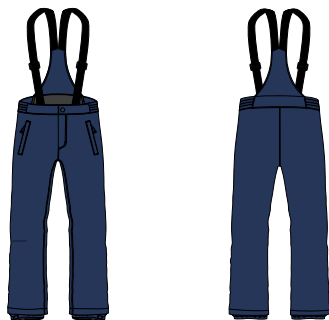

Functional, padded juniors' ski pants with braces

- > High cut waistband at the back
- > Two side pockets with zipper

SHELL 100% PES*
LINING 100% PA*
PADDING 100% PES (rec.)*
SIZE 104 - 176

108 | dark navy