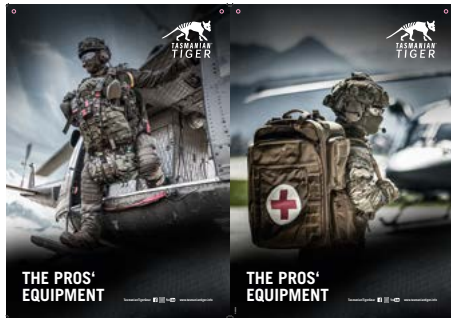

**P714 TT HANGING SIGN  
LOGO 110 x 35 cm**

Rigid foam, 110 x 35 cm

040 black

**P715 TT HANGING SIGN  
LOGO 35 x 11 cm**

Rigid foam, 35 x 11 cm

040 black

**P168 TT HANGING SIGN A1**

Rigid foam, 59,4 x 84 cm / both-sided